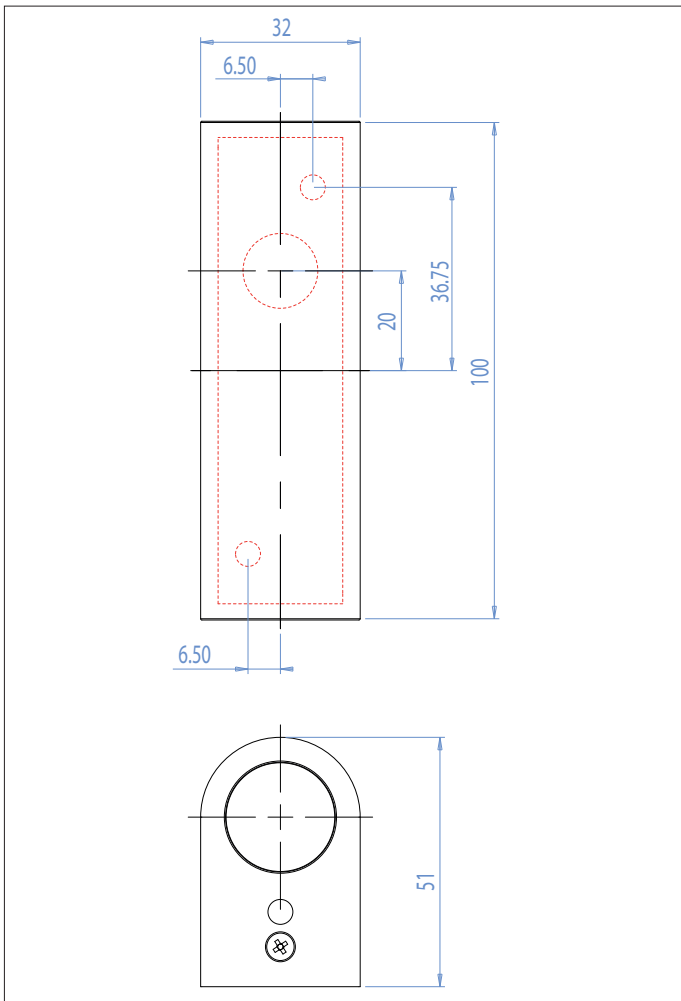

# 0652 Alba

2 x 1w LED		Included
------------	--	----------

Zones	<b>2</b>	<b>3</b>
-------	----------	----------

Astro Lighting Ltd.  
 G2 River Way,  
 Harlow,  
 Essex,  
 CM20 2DP  
 Great Britain

tel: +44 (0) 1279 427001  
 fax: +44 (0) 1279 427002  
 email: sales@astrolighting.co.uk  
 www.astrolighting.co.uk