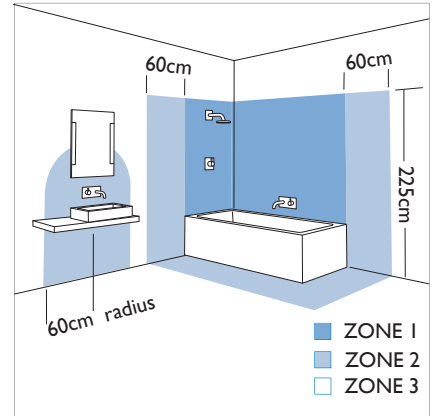

# 0652 Alba

2 x 1w LED		Included
------------	--	----------

Zones	<b>2</b>	<b>3</b>
-------	----------	----------

Astro Lighting Ltd.  
 G2 River Way,  
 Harlow,  
 Essex,  
 CM20 2DP  
 Great Britain

tel: +44 (0) 1279 427001  
 fax: +44 (0) 1279 427002  
 email: sales@astrolighting.co.uk  
 www.astrolighting.co.uk