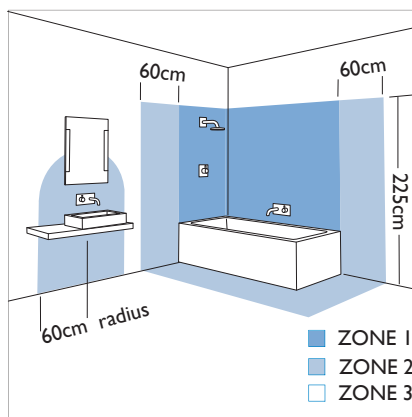

0830 Zeppo

1x60w E27		not included
-----------	--	--------------

Zones	2	3
-------	----------	----------

Astro Lighting Ltd.
G2 River Way,
Harlow,
Essex,
CM20 2DP
Great Britain

tel: +44 (0) 1279 427001
fax: +44 (0) 1279 427002
email: sales@astrolighting.co.uk
www.astrolighting.co.uk