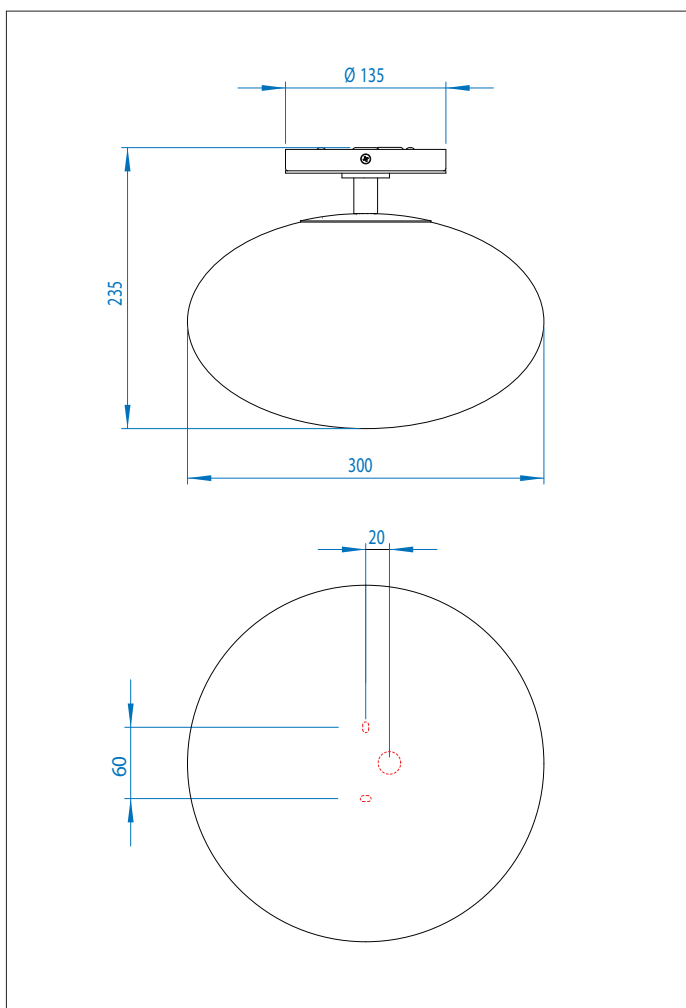

0830 Zeppo

1x60w E27		not included
-----------	--	--------------

Zones	2	3
-------	----------	----------

Astro Lighting Ltd.
G2 River Way,
Harlow,
Essex,
CM20 2DP
Great Britain

tel: +44 (0) 1279 427001
fax: +44 (0) 1279 427002
email: sales@astrolighting.co.uk
www.astrolighting.co.uk