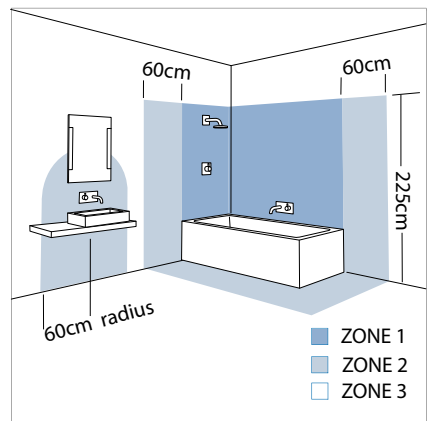

0583 Mashiko 500

1 x 36w 2G11		not included
-----------------	--	-----------------

Zones	2	3
-------	----------	----------

Astro Lighting Ltd.
G2 River Way,
Harlow,
Essex,
CM20 2DP
Great Britain

tel: +44 (0) 1279 427001
fax: +44 (0) 1279 427002
email: sales@astrolighting.co.uk
www.astrolighting.co.uk