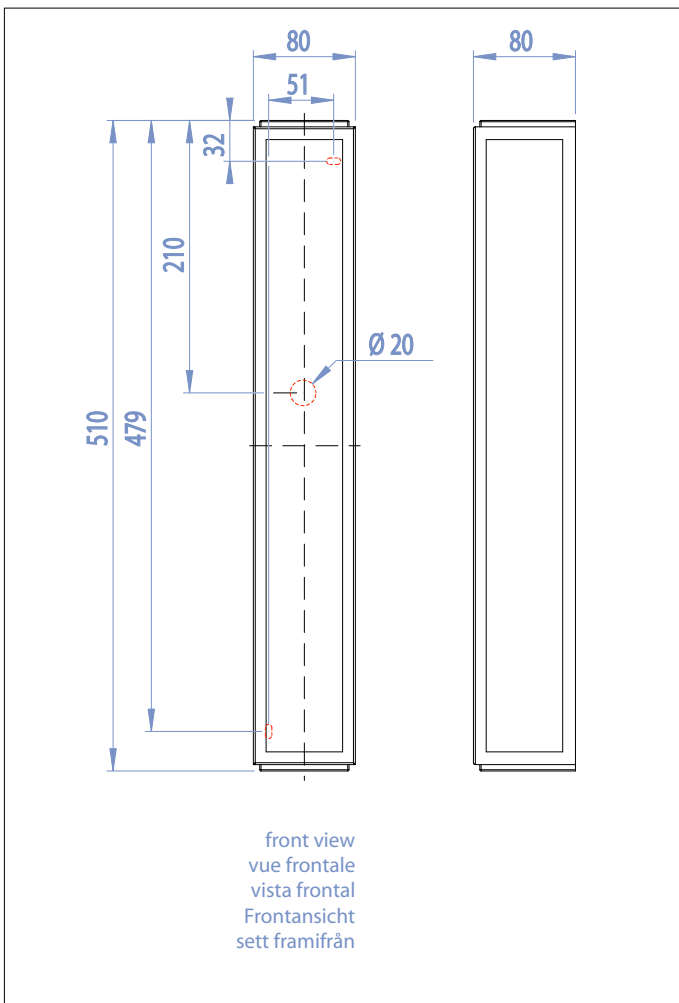

0583 Mashiko 500

1 x 36w 2G11		not included
-----------------	--	-----------------

Zones	2	3
-------	----------	----------

Astro Lighting Ltd.
G2 River Way,
Harlow,
Essex,
CM20 2DP
Great Britain

tel: +44 (0) 1279 427001
fax: +44 (0) 1279 427002
email: sales@astrolighting.co.uk
www.astrolighting.co.uk