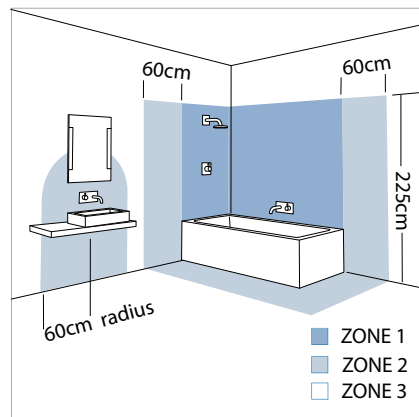

0639 Mashiko Bronze

2 x 18w 2G11		not included
-----------------	--	-----------------

Zones	2	3
-------	----------	----------

Astro Lighting Ltd.
G2 River Way,
Harlow,
Essex,
CM20 2DP
Great Britain

tel: +44 (0) 1279 427001
fax: +44 (0) 1279 427002
email: sales@astrolighting.co.uk
www.astrolighting.co.uk