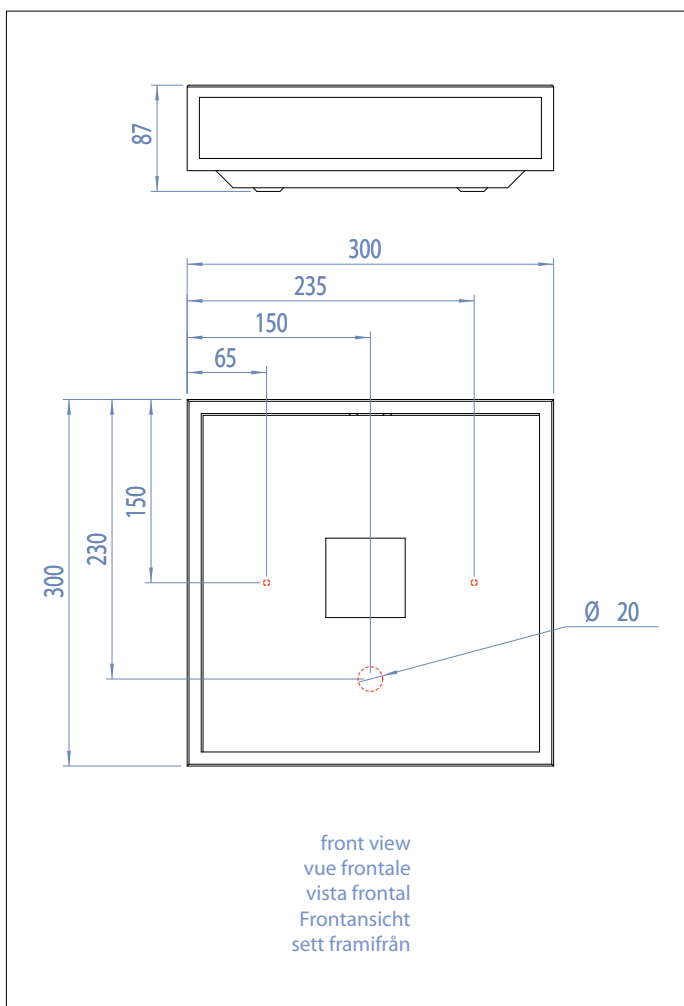

0639 Mashiko Bronze

2 x 18w 2G11		not included
-----------------	--	-----------------

Zones	2	3
-------	----------	----------

Astro Lighting Ltd.
G2 River Way,
Harlow,
Essex,
CM20 2DP
Great Britain

tel: +44 (0) 1279 427001
fax: +44 (0) 1279 427002
email: sales@astrolighting.co.uk
www.astrolighting.co.uk