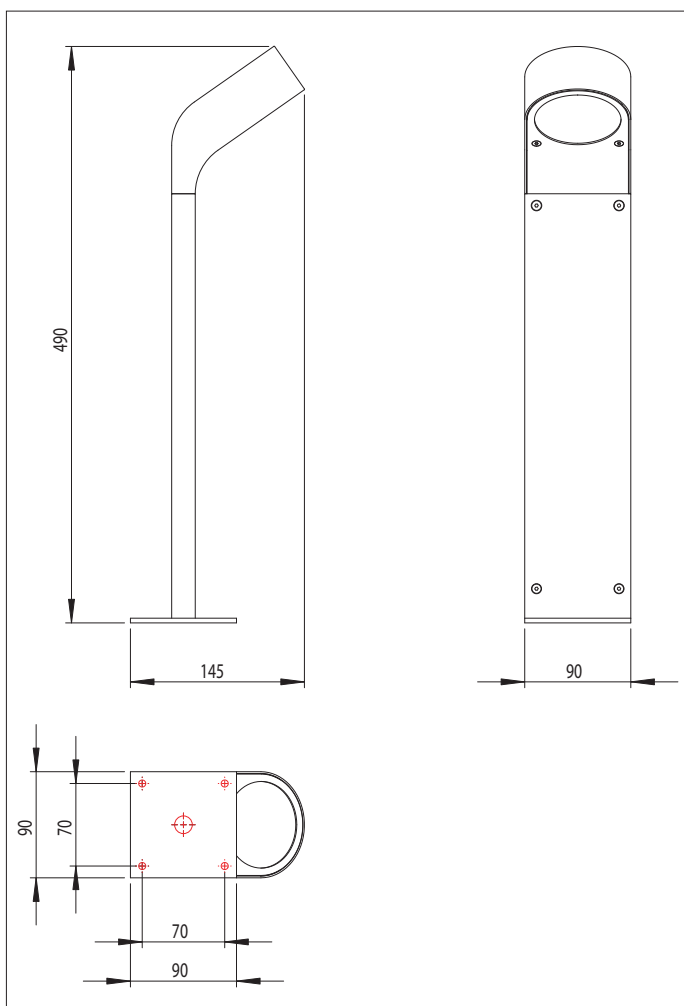

# 0677 Soprano Bollard Black

1x9w or 11w GX53		not included
---------------------	--	-----------------

Zones	Not Applicable
-------	----------------

Astro Lighting Ltd.  
G2 River Way,  
Harlow,  
Essex,  
CM20 2DP  
Great Britain